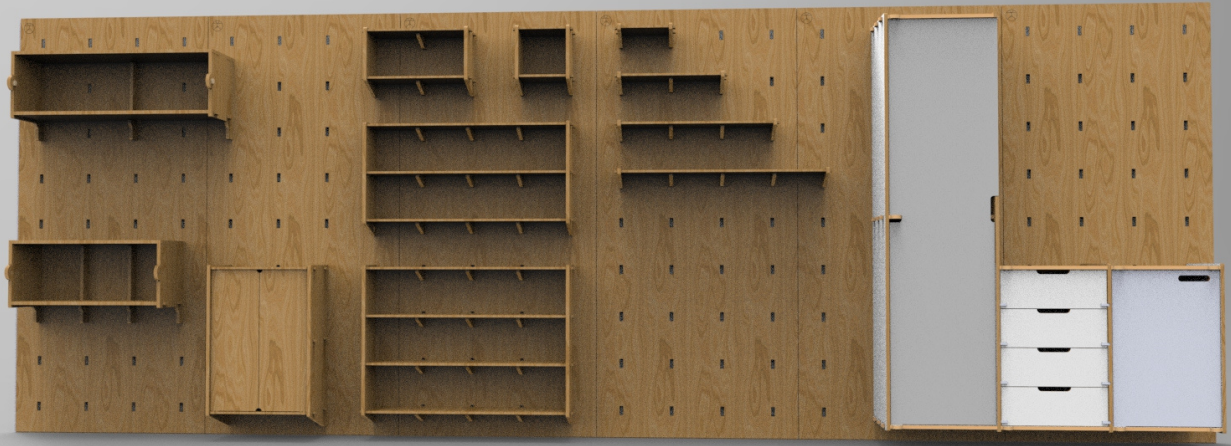

Vaeg's revolutionary joinery system is the perfect way to declutter your home, office or garage with our functional wall system, creating a productive and creative work zone, a tiny changeable home, or a storage area to organise your stuff. The Vaeg joinery system is made with many world-first designs that allow you to turn a wall into a functional system that you can change and move around without nails, screws, or tools. The Vaeg joinery system is also eco-friendly and made from sustainable materials. With Vaeg, you can do more with less and declutter your life in the most efficient way possible.