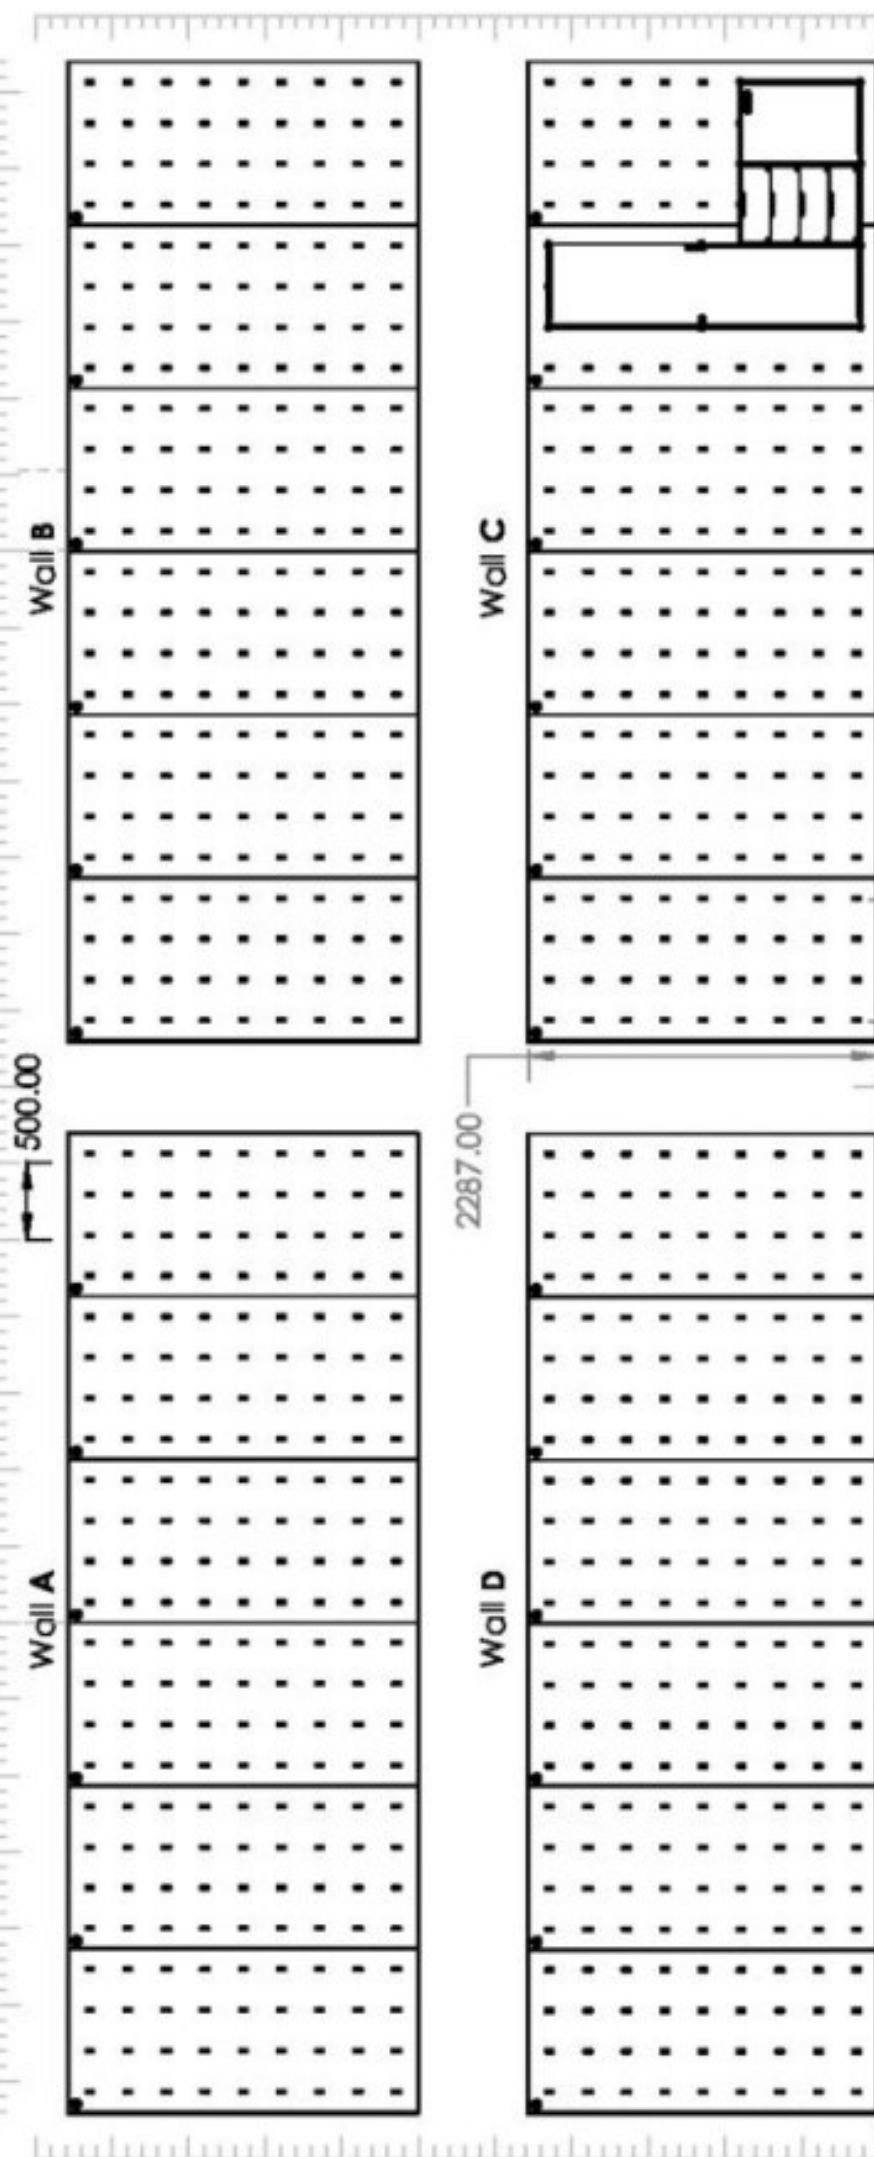

Name		Room name and use	
Address		What and who, description of use	
<h1>Væg</h1>		Measuring sheet	
		Birch	Okoume

SEND IT

Notes:
We ovala draws next to rows and the units are 2 stars wide.

Notes:
We avoid draws next to draws and the units are 2 slots wide.