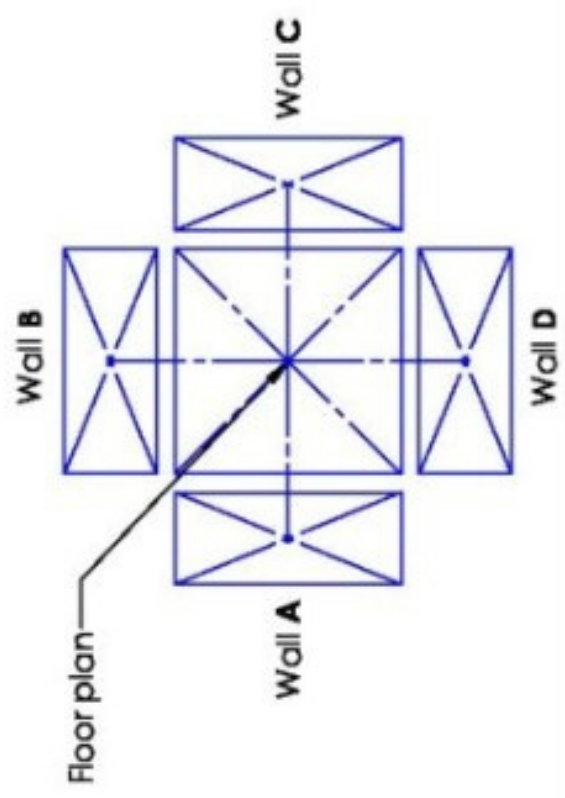

Name		Room name and use	
Address		What and who, description of use	
<h1>Væg</h1>		Measuring sheet	
		Birch	Okoume

SEND IT

Notes:
We ovala draws next to rows and the units are 2 stars wide.

Notes:
We avoid draws next to draws and the units are 2 slots wide.