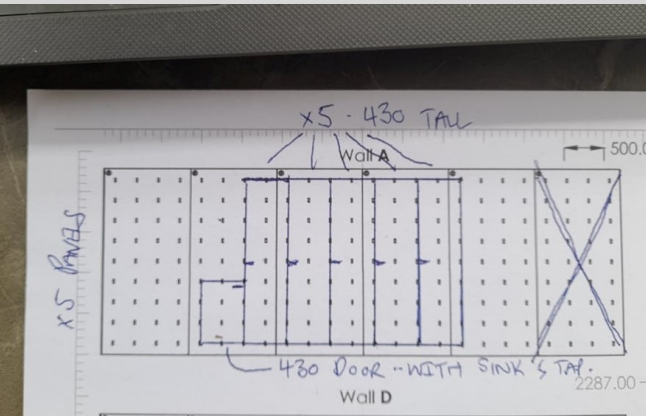

STEP 1

SKETCH IT

A SIMPLE SKETCH IS ALL WE NEED