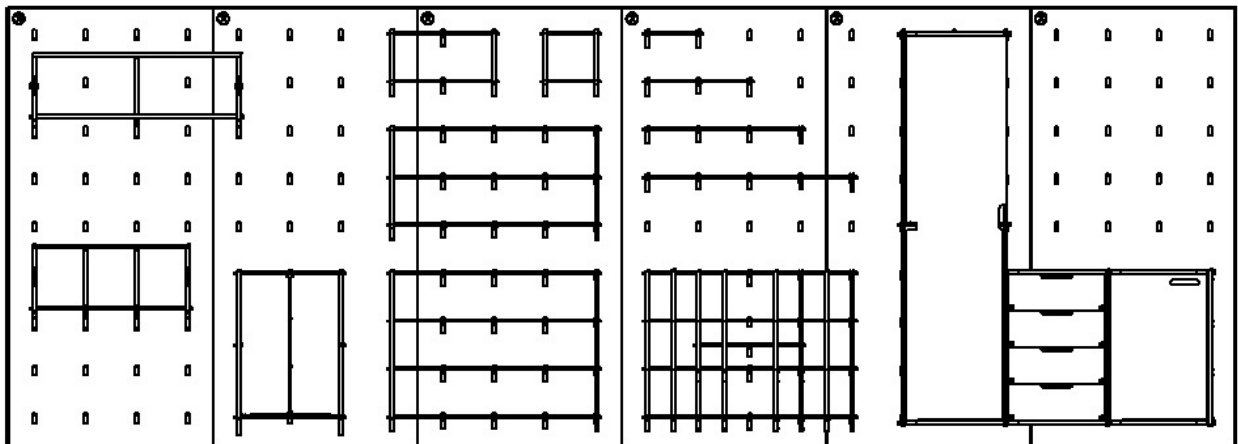

CONTACT

David Crout:
0210341427
david@vaeg.co.nz

SHOWROOM

69 Cuba Street
Petone Lower Hutt
Wellington

STEP 1

SKETCH IT

A SIMPLE SKETCH IS ALL WE NEED

STEP 2