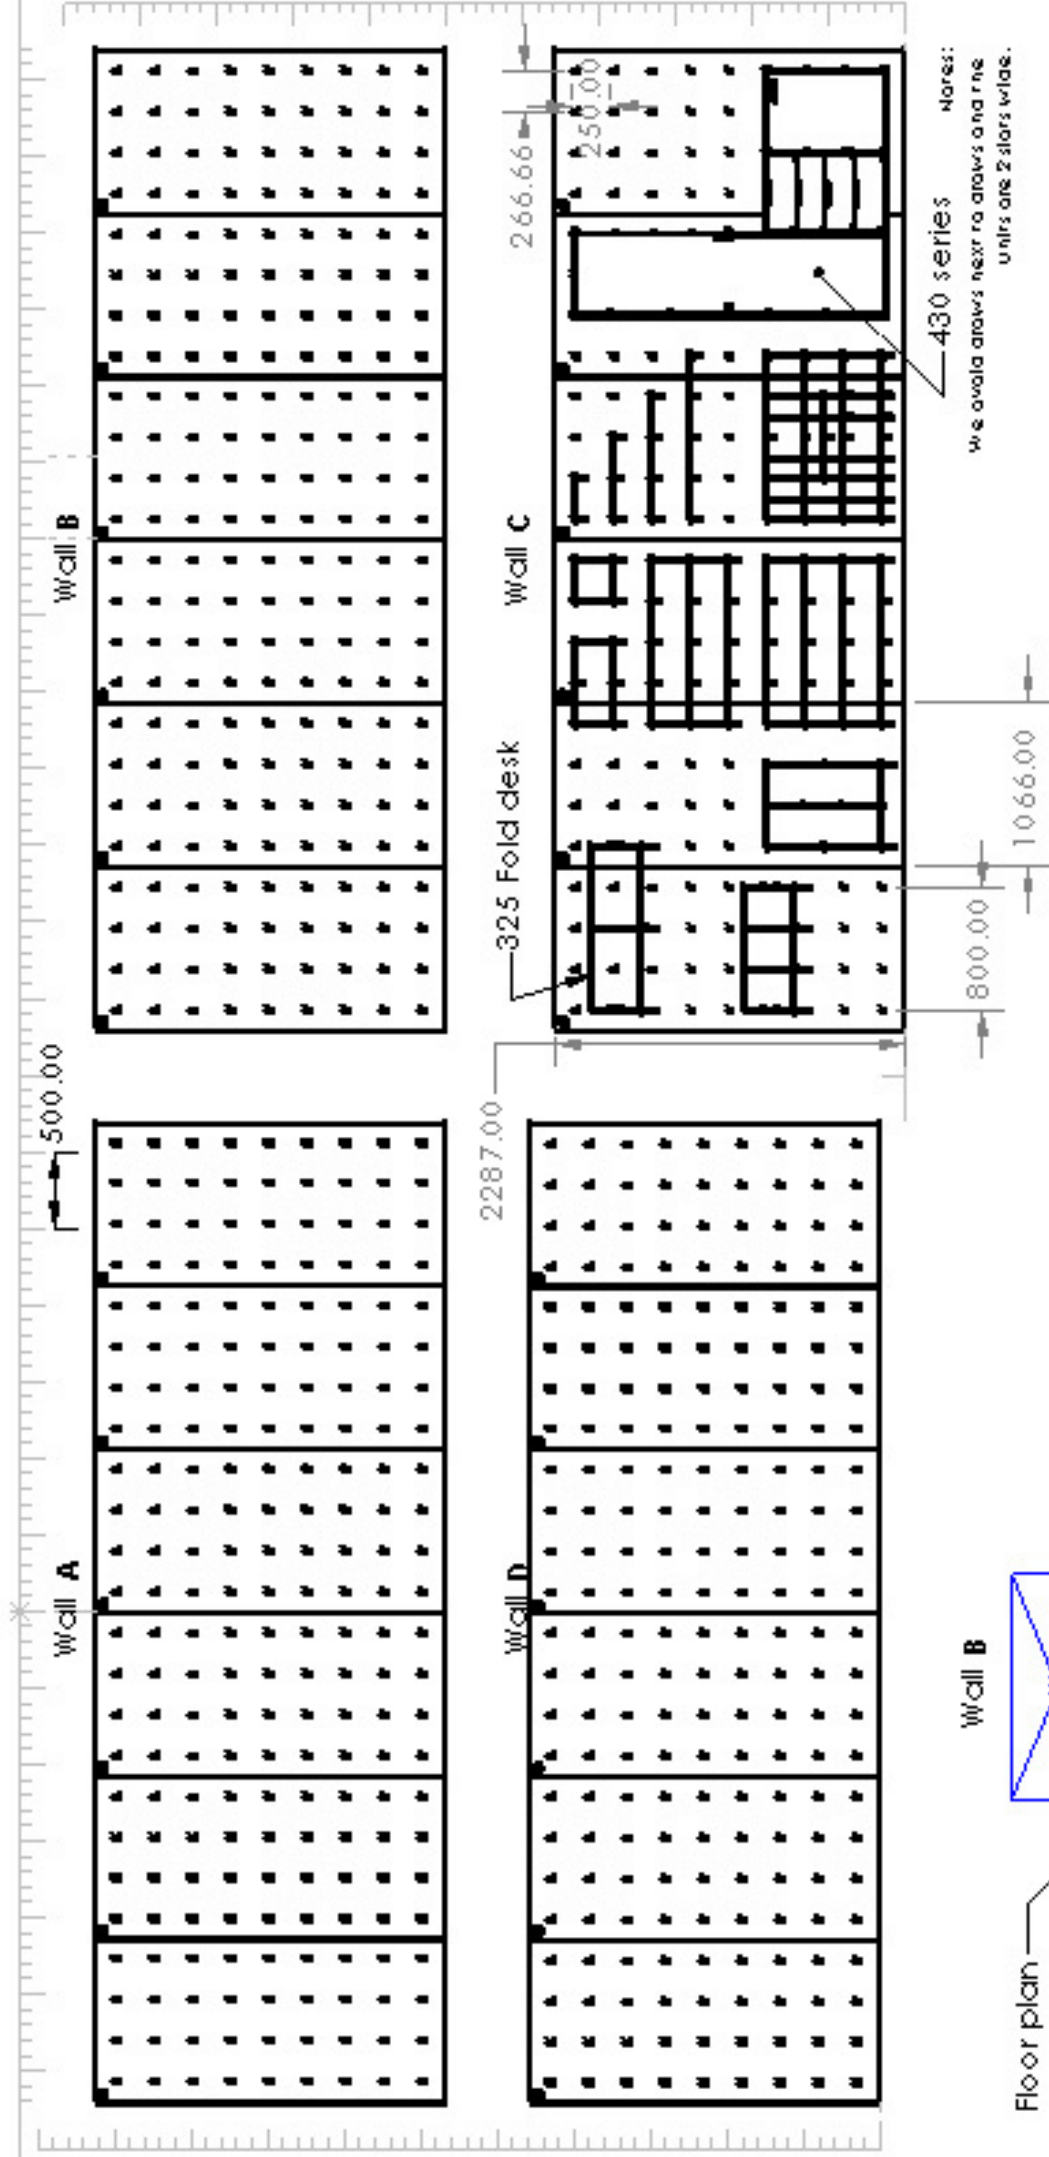

Name		Room name and use	
Address		What and who, description of use	
<h1>Væg</h1>		Measuring sheet	
		Birch	Okoume

SEND IT

Notes:
We ovala draws next to rows and the units are 2 stars wide.

Notes:
We avoid draws next to draws and the units are 2 slots wide.