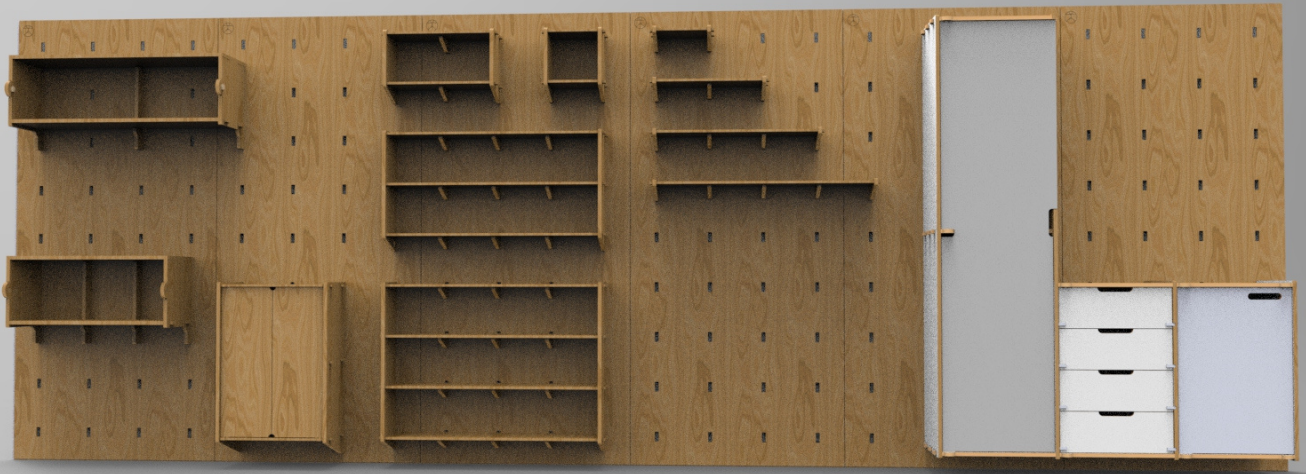

STEP 1

SKETCH IT

A SIMPLE SKETCH IS ALL WE NEED